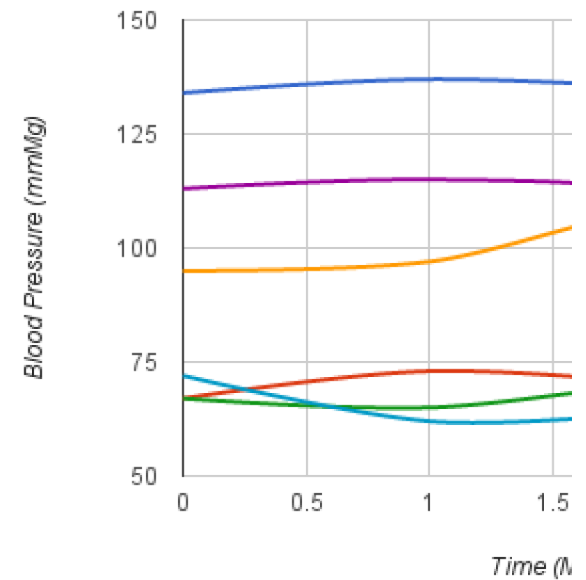

Video 1: Scary							
Time(mins)	Blood Pressure						Time(mins)
	Ben - Systolic	Ben - Diastolic	Joey - Systolic	Joey - Diastolic	Rachel - Systolic	Rachel - Diastolic	Ben - Systolic
0	134	67	95	67	113	72	0
1	147	85	117	79	121	76	1
2	133	64	103	69	112	73	2
3	134	65	97	62	112	71	3

Video 2: Happy					Video 3: Appea			
Blood Pressure					Time(mins)	Blood F		
Ben - Diastolic	Joey - Systolic	Joey - Diastolic	Rachel - Systolic	Rachel - Diastolic		Ben - Systolic	Ben - Diastolic	Joey - Systolic
67	95	67	113	72	0	134	67	95
54	92	61	111	68	1	137	73	97
62	97	64	114	62	2	135	70	108
65	96	65	112	72	3	132	65	96

Video 2: Happy

Video 3: Appealing

ling		
Pressure		
Joey - Diastolic	Rachel - Systolic	Rachel - Diastolic
67	113	72
65	115	62
70	112	63
66	98	57

--	--	--