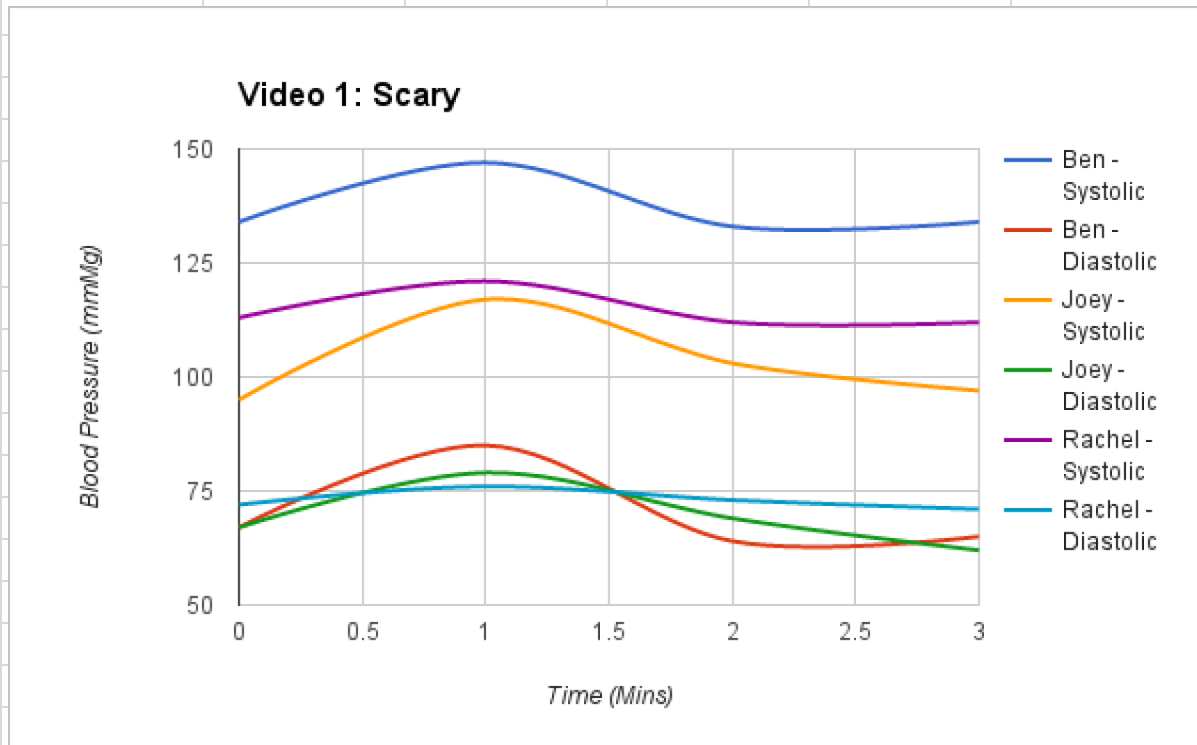

Video 1: Scary							
Time(mins)	Blood Pressure						Time(mins)
	Ben - Systolic	Ben - Diastolic	Joey - Systolic	Joey - Diastolic	Rachel - Systolic	Rachel - Diastolic	Ben - Systolic
0	134	67	95	67	113	72	0
1	147	85	117	79	121	76	1
2	133	64	103	69	112	73	2
3	134	65	97	62	112	71	3

Video 2: Happy					Video 3: Appea			
Blood Pressure					Time(mins)	Blood F		
Ben - Diastolic	Joey - Systolic	Joey - Diastolic	Rachel - Systolic	Rachel - Diastolic		Ben - Systolic	Ben - Diastolic	Joey - Systolic
67	95	67	113	72	0	134	67	95
54	92	61	111	68	1	137	73	97
62	97	64	114	62	2	135	70	108
65	96	65	112	72	3	132	65	96

Video 2: Happy

Video 3: Appealing

ling		
Pressure		
Joey - Diastolic	Rachel - Systolic	Rachel - Diastolic
67	113	72
65	115	62
70	112	63
66	98	57

--	--	--