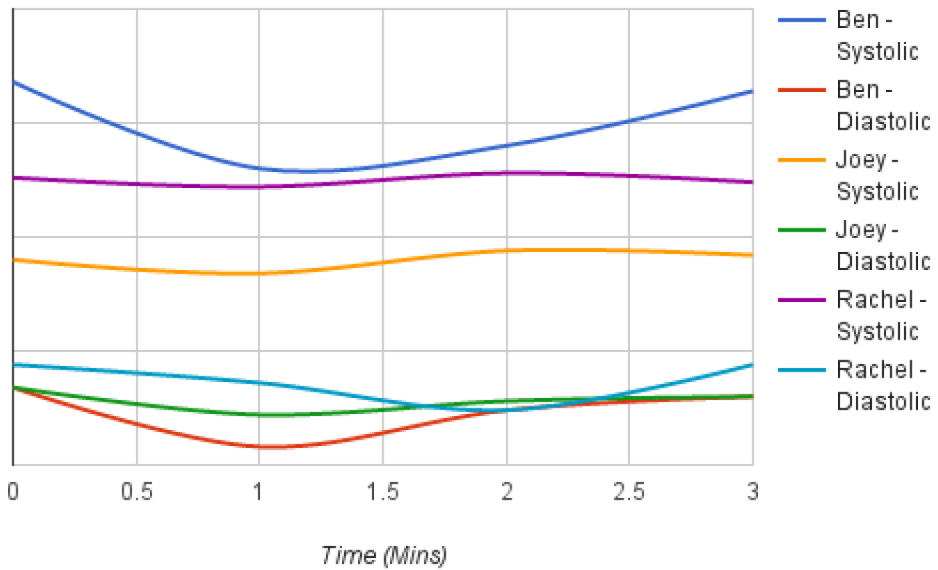

Video 1: Scary							
Time(mins)	Blood Pressure						Time(mins)
	Ben - Systolic	Ben - Diastolic	Joey - Systolic	Joey - Diastolic	Rachel - Systolic	Rachel - Diastolic	Ben - Systolic
0	134	67	95	67	113	72	0
1	147	85	117	79	121	76	1
2	133	64	103	69	112	73	2
3	134	65	97	62	112	71	3

Video 2: Happy					Video 3: Appea			
Blood Pressure					Time(mins)	Blood F		
Ben - Diastolic	Joey - Systolic	Joey - Diastolic	Rachel - Systolic	Rachel - Diastolic		Ben - Systolic	Ben - Diastolic	Joey - Systolic
67	95	67	113	72	0	134	67	95
54	92	61	111	68	1	137	73	97
62	97	64	114	62	2	135	70	108
65	96	65	112	72	3	132	65	96

Video 2: Happy

Video 3: Appealing

ling		
Pressure		
Joey - Diastolic	Rachel - Systolic	Rachel - Diastolic
67	113	72
65	115	62
70	112	63
66	98	57

--	--	--