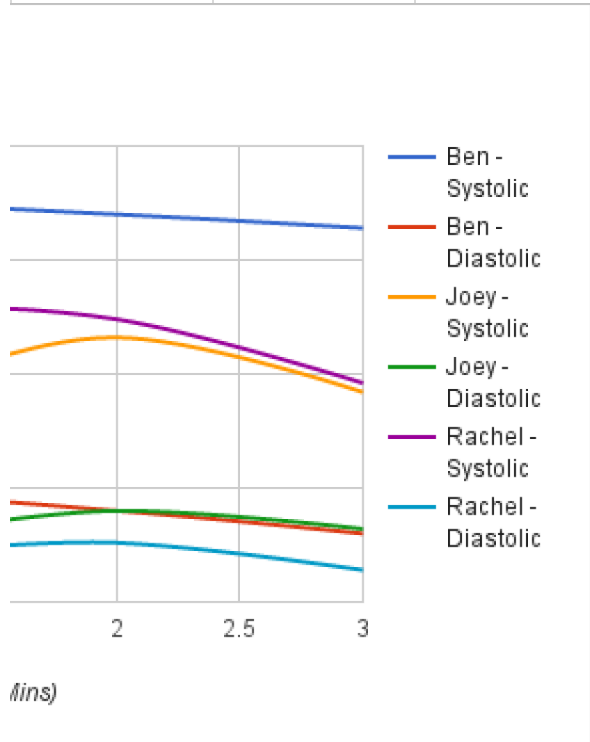

Video 1: Scary							
Time(mins)	Blood Pressure						Time(mins)
	Ben - Systolic	Ben - Diastolic	Joey - Systolic	Joey - Diastolic	Rachel - Systolic	Rachel - Diastolic	Ben - Systolic
0	134	67	95	67	113	72	0
1	147	85	117	79	121	76	1
2	133	64	103	69	112	73	2
3	134	65	97	62	112	71	3

Video 2: Happy					Video 3: Appea			
Blood Pressure					Time(mins)	Blood F		
Ben - Diastolic	Joey - Systolic	Joey - Diastolic	Rachel - Systolic	Rachel - Diastolic		Ben - Systolic	Ben - Diastolic	Joey - Systolic
67	95	67	113	72	0	134	67	95
54	92	61	111	68	1	137	73	97
62	97	64	114	62	2	135	70	108
65	96	65	112	72	3	132	65	96

Video 2: Happy

Video 3: Appealing

ling		
Pressure		
Joey - Diastolic	Rachel - Systolic	Rachel - Diastolic
67	113	72
65	115	62
70	112	63
66	98	57

--	--	--